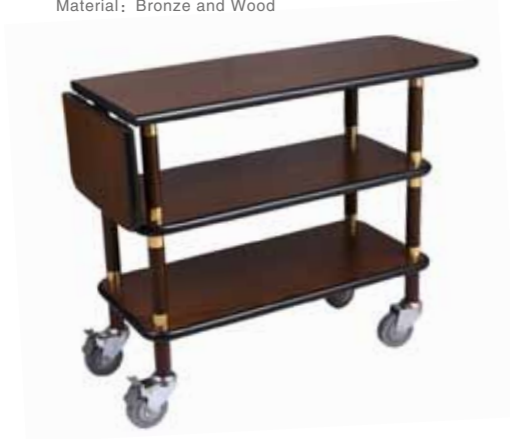

signage

3-tier Room Service Cart
LBC00019
Size: 120 x 41 x 79cm
Material: Bronze and Wood