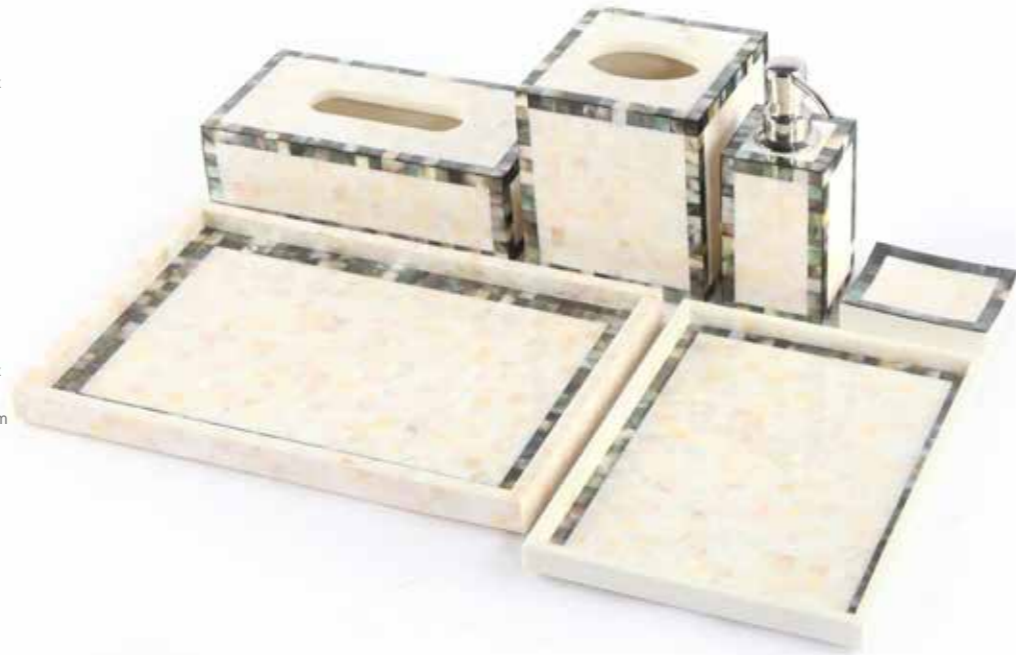

black and white shell series

Towel Tray
ARC00253
Size: 267 x 206 x 20mm

Rectangular Tissue Box
ARC00255
Size: 240 x 125 x 70mm

Lotion Bottle
ARC00256
Size: 71 x 71 x 184mm

Soap Dish
ARC00257
Size: 97 x 74 x 20mm

Rectangular Tissue Box
ARC00258
Size: 133 x 133 x 140mm

Tray
ARC00259
Size: 360 x 240 x 25mm