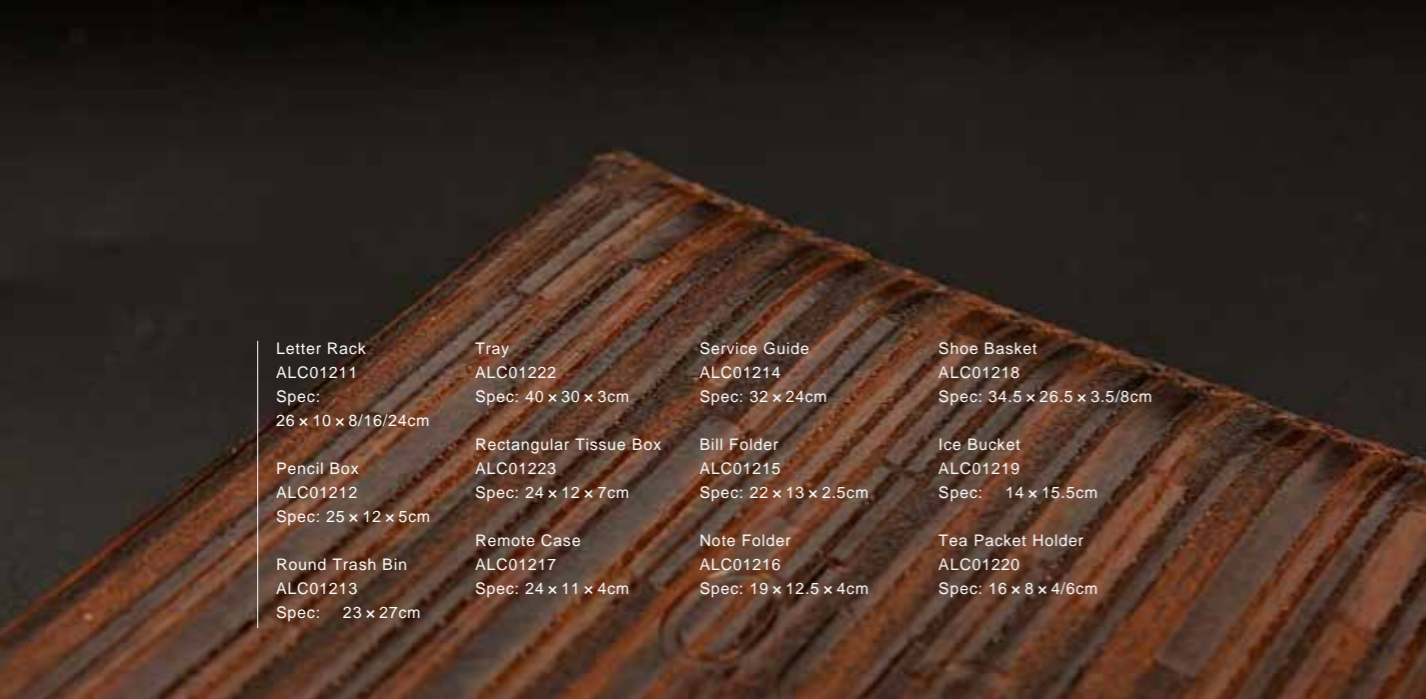

Letter Rack ALC01211 Spec: 26 x 10 x 8/16/24cm	Tray ALC01222 Spec: 40 x 30 x 3cm	Service Guide ALC01214 Spec: 32 x 24cm	Shoe Basket ALC01218 Spec: 34.5 x 26.5 x 3.5/8cm
Pencil Box ALC01212 Spec: 25 x 12 x 5cm	Rectangular Tissue Box ALC01223 Spec: 24 x 12 x 7cm	Bill Folder ALC01215 Spec: 22 x 13 x 2.5cm	Ice Bucket ALC01219 Spec: 14 x 15.5cm
Round Trash Bin ALC01213 Spec: 23 x 27cm	Remote Case ALC01217 Spec: 24 x 11 x 4cm	Note Folder ALC01216 Spec: 19 x 12.5 x 4cm	Tea Packet Holder ALC01220 Spec: 16 x 8 x 4/6cm