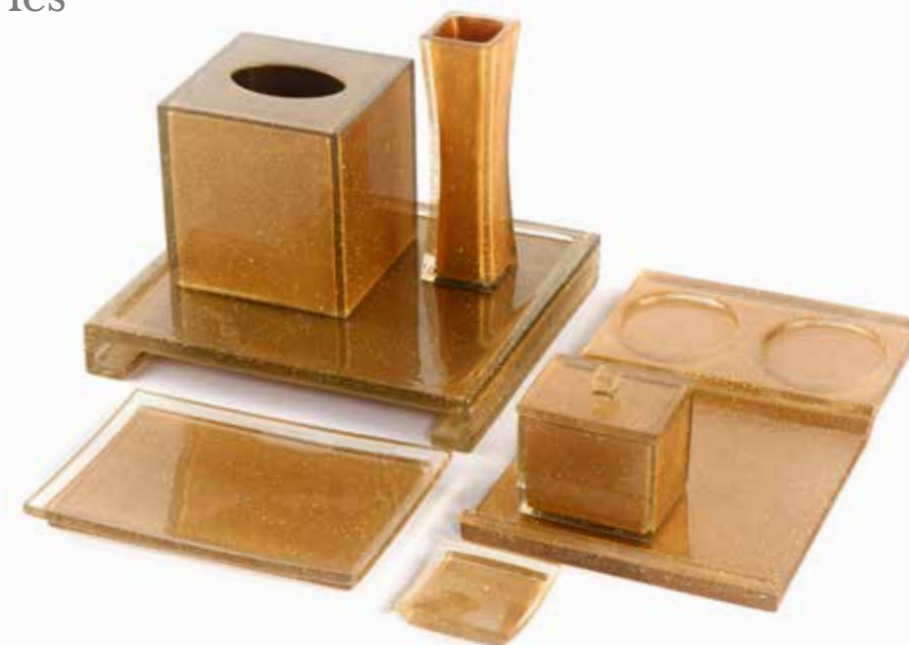

Cup Holder  
ARC00091  
Size: 330 x 200 x 20mm

Towel Tray  
ARC00090  
Size: 220 x 145 x 20mm

## golden series

Bath Salt Shaker  
ARC00117  
Size: 90 x 70 x 90mm

Consumable Tray  
ARC00120  
Size: 275 x 245 x 40mm

Tissue Box  
ARC00121  
Size: 130 x 130 x 140mm

Towel Tray  
ARC00118  
Size: 220 x 145 x 20mm

Soap Dish  
ARC00115  
Size: 80 x 80 x 15mm

Vase  
ARC00116  
Size: 50 x 50 x 170mm

Cup Holder  
ARC00119  
Size: 330 x 200 x 20mm